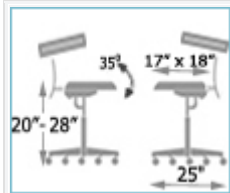

**Options**

- Choice of vinyl colours
- Low 19"-24" or high 22"-32" height variants
- Anatomic Memory Foam
- Soft, braking or static wheel variants

**Pricing & Ordering**

**HAN9680 Contour Chair with Side Arm Supports £335**

**HAN9685 Contour Chair with Side Arm Supports & Foot Rest £355**

**Options**

HAN9011	Alternative Low Lift	£20
HAN9012	Alternative High Lift	£20
HAN9013	Alternative Wheels - state choice	£22
HAN9014	Anatomic Memory Foam Layer	£30
V30	Choice of Plain Upholstery Colours	FOC
V32	Upholstery Upgrade	£15

Prices are VAT exclusive

**Advice / Ordering call 0121 332 1850 or [email](#)**

**Specification**

Made in UK. CE marked

SWL: 165kg

Some assembly required

**Manufacture & Delivery**

**FREE Delivery** mainland UK by courier