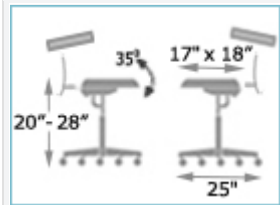

Specification & Technical Information

Made in UK. CE marked

SWL: 165kg

Some assembly required

Manufacture & Delivery

FREE Delivery mainland UK by courier

Production Lead Time - approx. **15 working days**