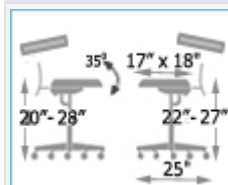

Special Features:

Pneumatic foot height control on model 9690 - Foot operated ring allows hands free, sterile height adjustment of the seat.

Contoured moulded back support features dual height and tilt adjustment with backrest pivot hinge to provide free float tilting for lumbar comfort

Specification & Technical Information

9680 - height 20"-28"
9690 - height 22"-27"

SWL - 165kg

Vinyl Infection Control Hydrophobic & Anti-Microbial with infection proof additive against E coli and MRSA.

CE Compliant CE approved.

British Safety Standards BS3379/BS5852; Fire Safety Regulations S11324,1989

Sonographer / Surgeon Contour Chairs with Arm Supports

£335 / £465

Product Code - HAN9680/9690

Features

- Contoured shaped seat provides maximum comfort and aids correct posture
- Contoured lumbar back rest features dual height & tilt adjustment with backrest pivot hinge to provide free float tilting for lumbar comfort
- 35° Pneumatic seat pad tilt adjustment by paddle lever
- Pneumatic height adjustment
- High grade scuff resist anti-microbial vinyl upholstery covering
- Aluminium finish on gas lift and foot rings
- Aluminium base with hard free-wheeling castor wheels
- **Foot operated pneumatic height control on model 9690 allows hands free adjustment of the seat height**